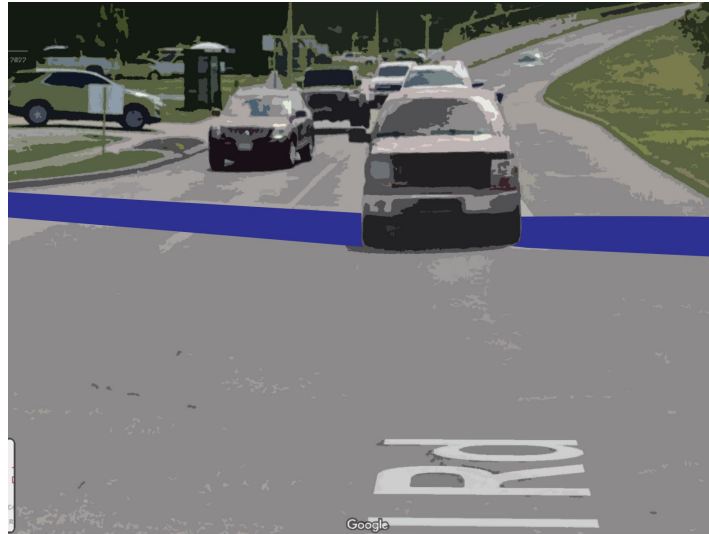

FB TW IG

untapped

Crosswalks Continued..

untapped

Solel International Master Presentation
© 2022 by Danny Asberry El of Solel
International is licensed under [CC BY-NC-ND 4.0](#)

Green & Gold

Crosswalks

Blue & Gold