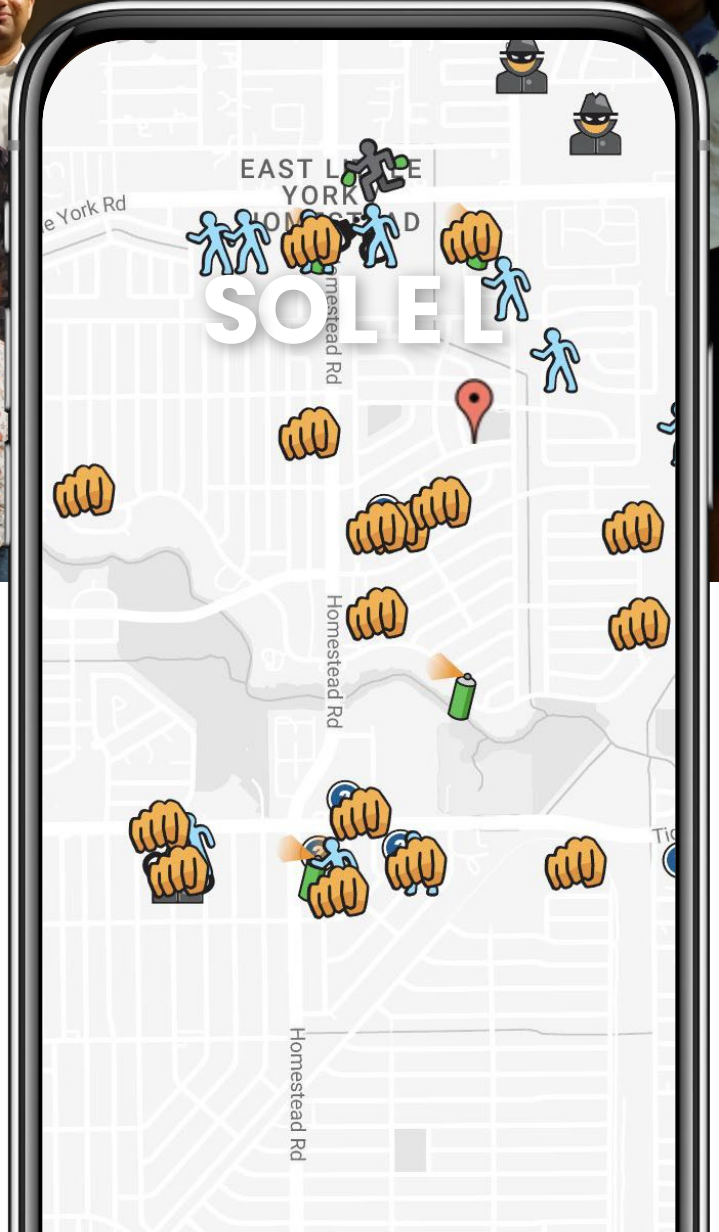

Benefits of Solel - Infinite Messaging

Monitoring and Data Collection

Based off the information added through our website in app development we're able to share neighborhood information with law enforcement and the state representative's office to keep track on what's happening within the community.