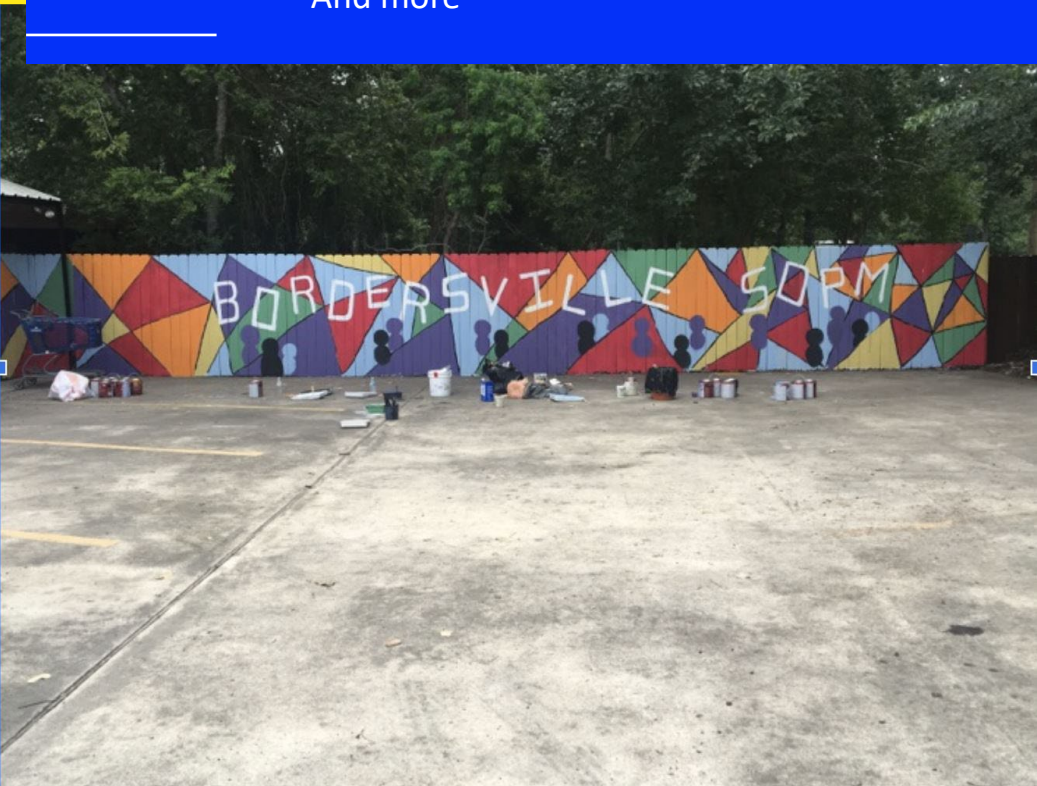

Art Is Not
a Frill

portfolio

And more

PORTFOLIO

Our Augmented Reality Murals make and Impact in the palm of your hand

If you ever wish that walls could talk today your dream has come true. We are the first in the city of Houston, Galveston and the Kingdom of Bahrain to produce AR murals. We are proud that we are from the north forest alma mater, and we choose to represent our community and the highest regard! Check us out!