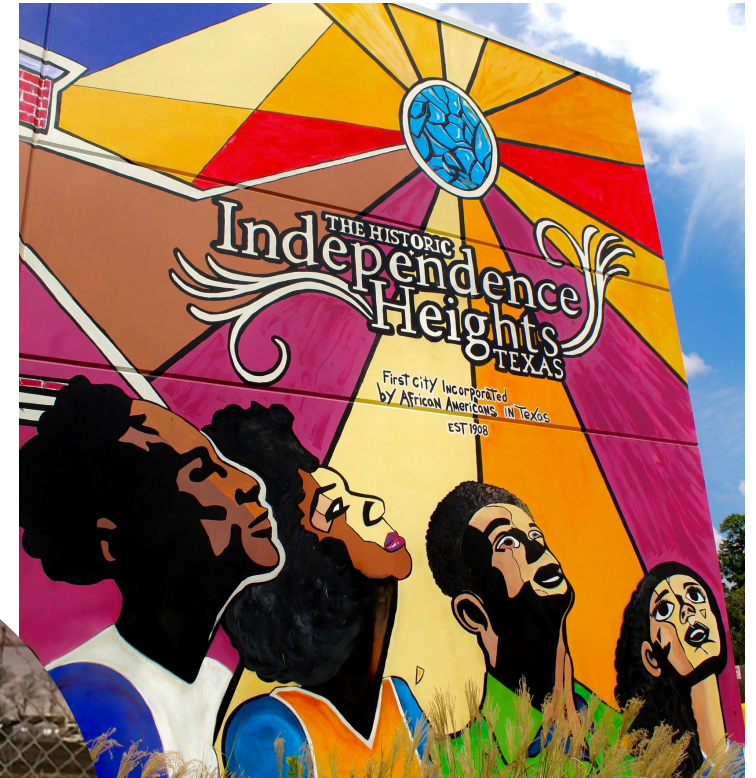

PORTFOLIO

Our Augmented Reality Murals make and Impact in the palm of your hand

If you ever wish that walls could talk today your dream has come true. We are the first in the city of Houston, Galveston and the Kingdom of Bahrain to produce AR murals. We are proud that we are from the north forest alma mater, and we choose to represent our community and the highest regard! Check us out!

Solel International Master Presentation
© 2022 by Danny Asberry El of Solel International is licensed under [CC BY-NC-ND 4.0](https://creativecommons.org/licenses/by-nc-nd/4.0/)

Sani AND Cavanaugh Nweze. THANK YOU TO Daniel-Andrew Asberry-El AND ALL OTHERS INVOLVED. MY MAMA RIDES PAST THIS MURAL EVERY DAY TO GO TO WORK, I JUST HADN'T TOLD HER ABOUT IT. I'M HUMBLLED AND HONORED. I STAND FIRMLY AND PROUDLY ON THE SHOULDERS OF MY ANCESTORS. I ALSO HAVE A LONG WAY TO GO IN MY LIFE STORY AND SERVICE TO MY PEOPLE. LOOK MAMA! **Furaha Terri Nairn-Collins**